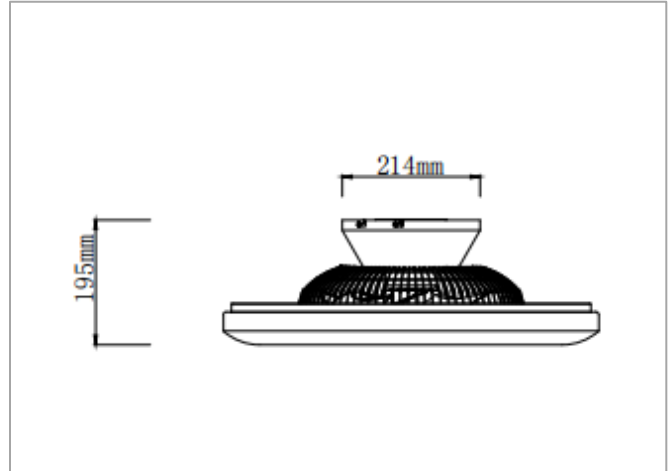

Anresun 40W Fan with LED Light Round White 600x195

MODEL	CS-ARS-C441	HOUSING COLOUR	White
INPUT VOLTAGE (V)	230V	MATERIAL	PC
IC-4 RATED (Y/N)	Yes	IP	20
POWER FACTOR (PF)	0.9	OPERATING TEMPERATURE (°C)	65
WATTAGE (W)	40W	DIMMABLE (Y/N)	Yes
LUMEN OUTPUT (LM)	2,800LM	DIMMING TYPE	Infrared remote control
EFFICACY (LM/W)	70LM/W	DIMENSION (mm)	600*195
COLOUR TEMPERATURE (K)	3000-6500K	INSTALLATION TYPE	Ceiling
BEAM ANGLE (°)	120	NET WEIGHT (kg)	3.3
CRI (Ra)	80	LIFE SPAN	20,000 Hours
WARRANTY	3 Years		