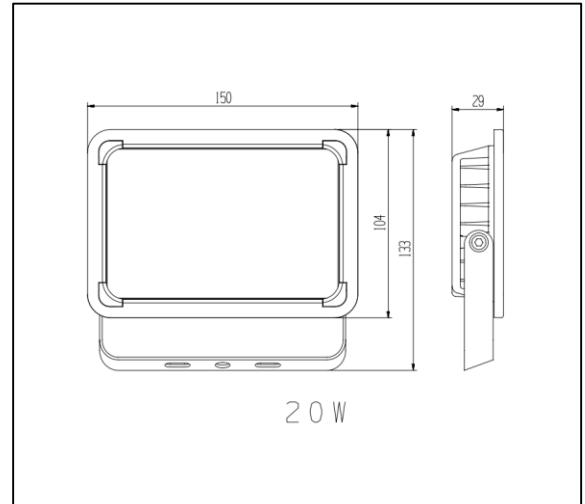

BQ Flood Light 20W 120D IK08

MODEL	CS-BQ-FLAP3-20W-4000K CS-BQ-FLAP3-20W-5000K	FINISH & MATERIAL	Black, Aluminum body with tempered glass
INPUT VOLTAGE (V)	AC 180-260V	IP	IP65
PROTECTION CLASS	Class I	IK	IK08
SPD	2KV	AMBIENT TEMPERATURE (°C)	Ta 45°C
POWER FACTOR (PF)	0.9	OPERATING TEMPERATURE (°C)	-25 to +45°C
WATTAGE (W)	20W	DIMMABLE	No
FLICKER FREE	Yes	INSTALLATION TYPE	Surface mounted with bracket
LUMEN OUTPUT (Lm)	1,800 Lm	DIMENSION (mm)	L150 x W133 x H29 mm
EFFICACY (Lm/W)	90 Lm/W	NET WEIGHT (Kg)	0.4 Kg
COLOUR TEMPERATURE	4000K / 5000K	LIFESPAN (Hrs.)	50,000 Hrs.
BEAM ANGLE (°)	120°	WARRANTY (Yrs.)	3 Yrs.
CRI (Ra)	>80	COMPLIANCE	SAA