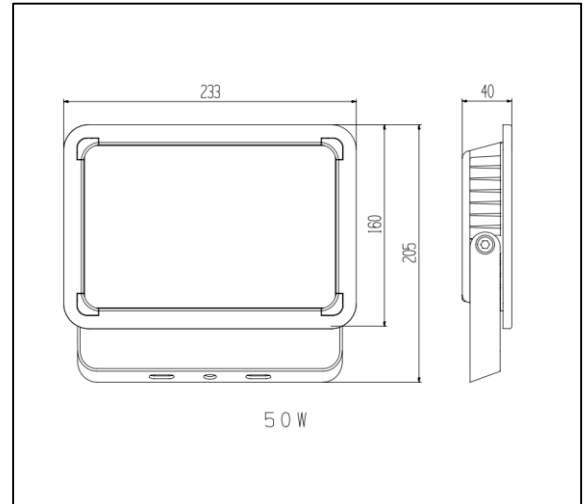

BQ Flood Light 50W 120D IK08

MODEL	CS-BQ-FLAP3-50W-4000K CS-BQ-FLAP3-50W-5000K	FINISH & MATERIAL	Black, Aluminum body with tempered glass
INPUT VOLTAGE (V)	AC 180-260V	IP	IP65
PROTECTION CLASS	Class I	IK	IK08
SPD	2KV	AMBIENT TEMPERATURE (°C)	Ta 45°C
POWER FACTOR (PF)	0.9	OPERATING TEMPERATURE (°C)	-25 to +45°C
WATTAGE (W)	50W	DIMMABLE	No
FLICKER FREE	Yes	INSTALLATION TYPE	Surface mounted with bracket
LUMEN OUTPUT (Lm)	4,500 Lm	DIMENSION (mm)	L233 x W205 x H40 mm
EFFICACY (Lm/W)	90 Lm/W	NET WEIGHT (Kg)	0.9 Kg
COLOUR TEMPERATURE	4000K / 5000K	LIFESPAN (Hrs.)	50,000 Hrs.
BEAM ANGLE (°)	120°	WARRANTY (Yrs.)	3 Yrs.
CRI (Ra)	>80	COMPLIANCE	SAA