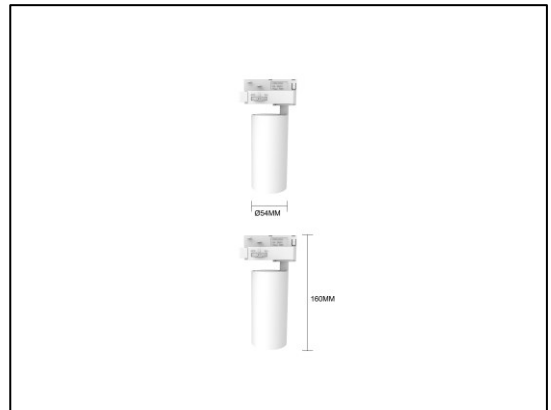

Rafe 12W Track Light Dimmable WH

MODEL	CS-CGD-LR1026R-01 SMD-12W-3000K-60D-WH CS-CGD-LR1026R-01 SMD-12W-4000K-60D-WH CS-CGD-LR1026R-01 SMD-12W-6000K-60D-WH	SDCM	<6
LED BRAND & TYPE	EPISTAR SMD 3030	UGR	<19
INPUT VOLTAGE (V)	220-240V; 50/60Hz	HOUSING COLOUR	WHITE
PROTECTION CALSS	CLASS I	MATERIAL	ALUMINUM
IC-4 RATED (Y/N)	YES	IP	IP20
POWER FACTOR (PF)	0.9	OPERATING TEMPERATURE (°C)	-20°C to +40°C
WATTAGE (W)	12W	DIMMABLE (Y/N)	YES
FLICKER FREE (Y/N)	YES	DIMMING TYPE	TRIAC DIMMING
LUMEN OUTPUT (LM)	1,080LM	INSTALLATION TYPE	4 PHASE 3 CIRCUIT UNIVERSAL TRACK
EFFICACY (LM/W)	90LM/W	DIMENSION (mm)	SEE DIMENSION DRAWING
COLOUR TEMPERATURE (K)	3000K / 4000K / 6000K	NET WEIGHT (kg)	0.32kg
BEAM ANGLE (°)	60°	LIFESPAN (hr.) @L70B50	50,000 HR
ANGLE OF ROTATION	350° HORIZONTALLY, 45° DOWNWARDS and 18° UPWARDS	WARRANTY (yr.)	3 YEARS
CRI (Ra)	90	COMPLIANCE	SAA