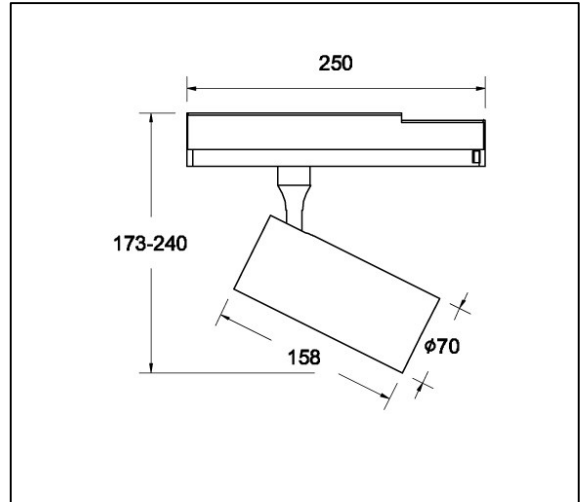

DGT LED Track Light MD5313 25W Single Colour

MODEL	CS-DGT-MD5313-BK-3000K CS-DGT-MD5313-WH-4000K	OPERATING TEMPERATURE (°C)	-20°C to +40°C
WATTAGE (W)	25W	DIMMABLE (Y/N)	YES
POWER FACTOR (PF)	PF>0.8	BEAM ANGLE (°)	24°
INPUT VOLTAGE (V)	AC 220-240V	TILT ANGLE (°)	90° Vertical, 350° Rotation
COLOUR TEMPERATURE (K)	Black Housing: 3000K White Housing: 4000K	DIMENSION (mm)	See dimension drawing
LUMEN OUTPUT (LM)	1800 LM	NET WEIGHT (Kg)	0.66Kg (without track)
EFFICACY (LM/W)	72 LM/W	FINISH & Material	Black or White, Aluminum
CRI (Ra)	90	INSTALLATION TYPE	Universal 3-phasing track
COMPLIANCE	SAA	LIFESPAN (hr.)	25,000 hr.
IP RATING	IP20	WARRANTY (yr.)	3 yr.