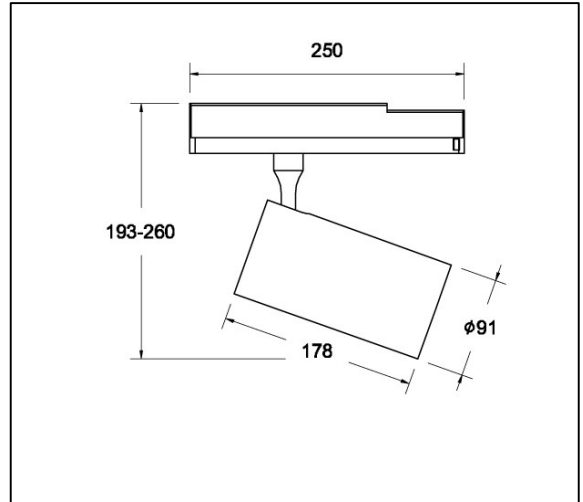

DGT Track Light MD5315 45W Single Colour

MODEL	CS-DGT-MD5315-BK-3000K CS-DGT-MD5315-WH-4000K	OPERATING TEMPERATURE (°C)	-20°C to +40°C
WATTAGE (W)	45W	DIMMABLE (Y/N)	YES
POWER FACTOR (PF)	PF>0.8	BEAM ANGLE (°)	24°
INPUT VOLTAGE (V)	AC 220-240V	ADJUSTABLE ANGEL (°)	90° Vertical, 350° Rotation
COLOUR TEMPERATURE (K)	Black Housing: 3000K White Housing: 4000K	DIMENSION (mm)	See dimension drawing
LUMEN OUTPUT (LM)	3600 LM	NET WEIGHT (Kg)	0.99Kg (without track)
EFFICACY (LM/W)	80 LM/W	FINISH & Material	Black or White, Aluminum
CRI (Ra)	90	INSTALLATION TYPE	Universal 3-phasing track
COMPLIANCE	SAA	LIFESPAN (hr.)	25,000 hr.
IP RATING	IP20	WARRANTY (yr.)	3 yr.