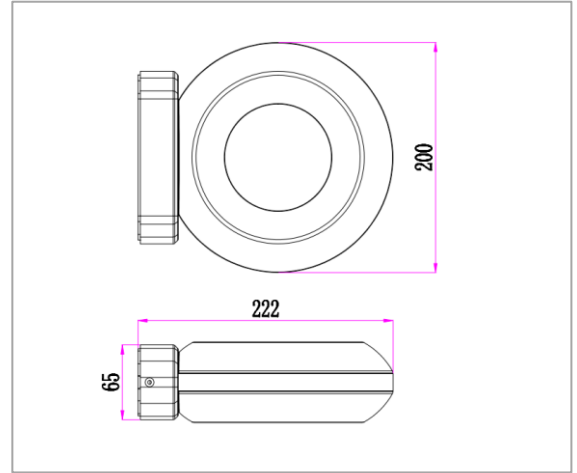

ESPL GL15107 13W Outdoor Wall Light 4000K

Product Specification

MODEL	CS-ESPL-GL15107-13W-4000K	HOUSING COLOUR & MATERIAL	Dark Grey, Die-casting Aluminium
LED BRAND	OSRAM	IP	65
VOLTAGE (V)	AC 110-240V, 50/60Hz	OPERATING TEMPERATURE (°C)	-25°C to +45°C
POWER FACTOR (PF)	>0.9	DIMMABLE	NO
WATTAGE (W)	13W	INSTALLATION TYPE	Wall Mount
FLICKER FREE	Yes	DIMENSION	200 x 222 x 65
LUMEN OUTPUT (LM)	790LM	NET WEIGHT (kg)	0.9
EFFICIENCY (LM/W)	60LM/W	LIFETIME (Hour)	30,000
COLOUR TEMPERATURE	4000K	WARRANTY (Year)	3
CRI	>80	COMPLIANCE	SAA, RCM