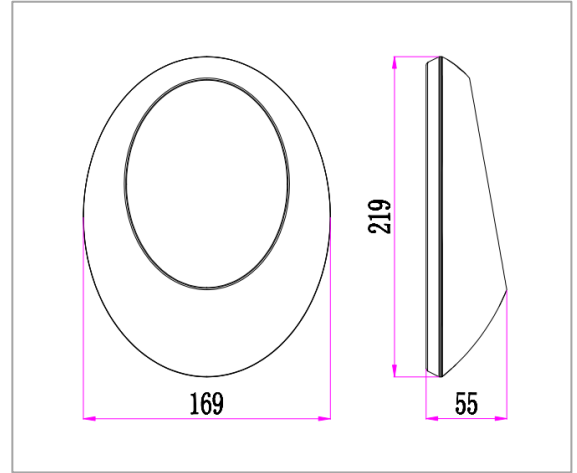

ESPL GL16106 13W Outdoor Wall Light 3000K

Product Specification

MODEL	CS-ESPL-GL16106-13W-3000K	HOUSING COLOUR & MATERIAL	Dark Grey, Die-casting Aluminium
LED BRAND	OSRAM	IP	65
VOLTAGE (V)	AC 110-240V, 50/60Hz	OPERATING TEMPERATURE (°C)	-25°C to +45°C
POWER FACTOR (PF)	>0.9	DIMMABLE	NO
WATTAGE (W)	13W	INSTALLATION TYPE	Wall Mount
FLICKER FREE	Yes	DIMENSION	169 x 219 x 55
LUMEN OUTPUT (LM)	660LM/W	NET WEIGHT (kg)	0.7
EFFICIENCY (LM/W)	50LM/W	LIFETIME (Hour)	30,000
COLOUR TEMPERATURE	3000K	WARRANTY (Year)	3
CRI	>80	COMPLIANCE	SAA, RCM