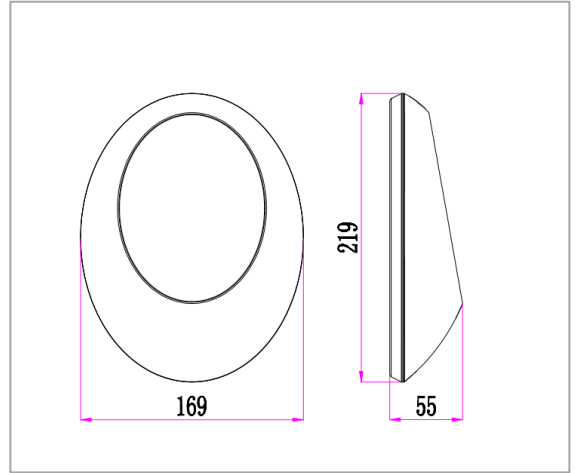

### Product Specification

<b>MODEL</b>	CS-ESPL-GL16106-13W-4000K	<b>HOUSING COLOUR &amp; MATERIAL</b>	Dark Grey, Die-casting Aluminium
<b>LED BRAND</b>	OSRAM	<b>IP</b>	65
<b>VOLTAGE (V)</b>	AC 110-240V, 50/60Hz	<b>OPERATING TEMPERATURE (°C)</b>	-25°C to +45°C
<b>POWER FACTOR (PF)</b>	>0.9	<b>DIMMABLE</b>	NO
<b>WATTAGE (W)</b>	13W	<b>INSTALLATION TYPE</b>	Wall Mount
<b>FLICKER FREE</b>	Yes	<b>DIMENSION</b>	169 x 219 x 55
<b>LUMEN OUTPUT (LM)</b>	660LM/W	<b>NET WEIGHT (kg)</b>	0.7
<b>EFFICIENCY (LM/W)</b>	50LM/W	<b>LIFETIME (Hour)</b>	30,000
<b>COLOUR TEMPERATURE</b>	4000K	<b>WARRANTY (Year)</b>	3
<b>CRI</b>	>80	<b>COMPLIANCE</b>	SAA, RCM