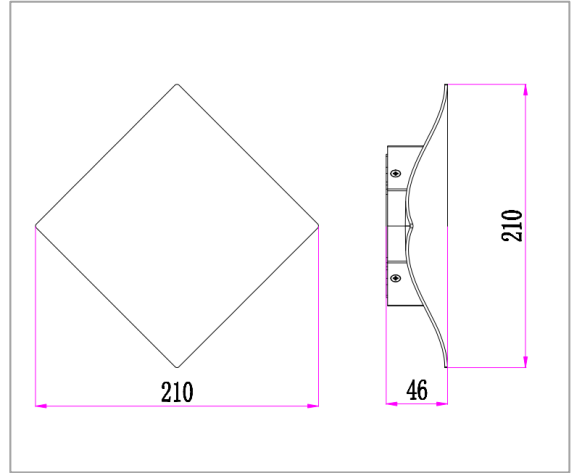

ESPL GL18208 11W Outdoor Wall Light 3000K

Product Specification

MODEL	CS-ESPL-GL18208-11W-3000K	HOUSING COLOUR & MATERIAL	Dark Grey, Die-casting Aluminium
LED BRAND	OSRAM	IP	65
VOLTAGE (V)	AC 110-240V, 50/60Hz	OPERATING TEMPERATURE (°C)	-25°C to +45°C
POWER FACTOR (PF)	>0.9	DIMMABLE	NO
WATTAGE (W)	11W	INSTALLATION TYPE	Wall Mount
FLICKER FREE	Yes	DIMENSION	210 x 210 x 46
LUMEN OUTPUT (LM)	320LM	NET WEIGHT (kg)	0.6
EFFICIENCY (LM/W)	29LM/W	LIFETIME (Hour)	30,000
COLOUR TEMPERATURE	3000K	WARRANTY (Year)	3
CRI	>80	COMPLIANCE	SAA, RCM