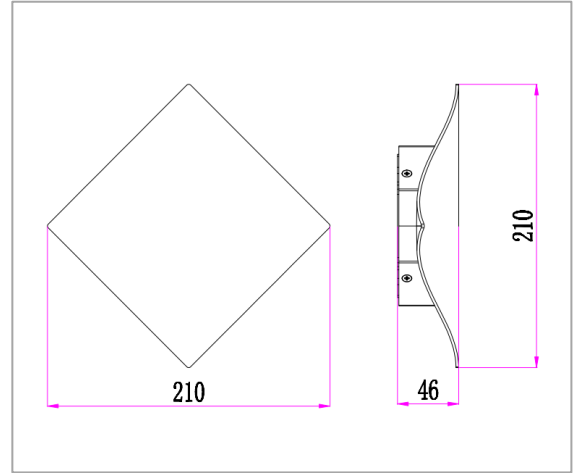

### Product Specification

<b>MODEL</b>	CS-ESPL-GL18208-11W-4000K	<b>HOUSING COLOUR &amp; MATERIAL</b>	Dark Grey, Die-casting Aluminium
<b>LED BRAND</b>	OSRAM	<b>IP</b>	65
<b>VOLTAGE (V)</b>	AC 110-240V, 50/60Hz	<b>OPERATING TEMPERATURE (°C)</b>	-25°C to +45°C
<b>POWER FACTOR (PF)</b>	>0.9	<b>DIMMABLE</b>	NO
<b>WATTAGE (W)</b>	11W	<b>INSTALLATION TYPE</b>	Wall Mount
<b>FLICKER FREE</b>	Yes	<b>DIMENSION</b>	210 x 210 x 46
<b>LUMEN OUTPUT (LM)</b>	320LM	<b>NET WEIGHT (kg)</b>	0.6
<b>EFFICIENCY (LM/W)</b>	29LM/W	<b>LIFETIME (Hour)</b>	30,000
<b>COLOUR TEMPERATURE</b>	4000K	<b>WARRANTY (Year)</b>	3
<b>CRI</b>	>80	<b>COMPLIANCE</b>	SAA, RCM