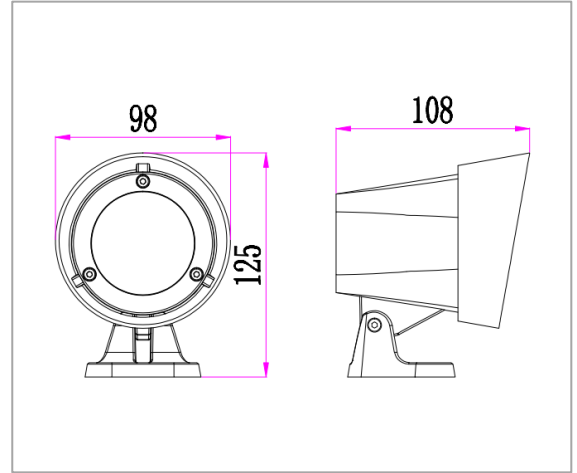

ESPL GL19101 13W Outdoor Spot Light 3000K Surface Mount

Product Specification

MODEL	CS-ESPL-GL19101-13W-3000K	CRI	>80
LED BRAND	CREE	HOUSING COLOUR & MATERIAL	Dark Grey, Die-casting Aluminium
VOLTAGE (V)	AC 110-240V, 50/60Hz	IP	65
POWER FACTOR (PF)	>0.9	OPERATING TEMPERATURE (°C)	-25°C to +45°C
WATTAGE (W)	13W	DIMMABLE	No
FLICKER FREE	Yes	INSTALLATION TYPE	Surface mount
LUMEN OUTPUT (LM)	985LM	DIMENSION (mm)	98x108x125
EFFICIENCY (LM/W)	75LM/W	NET WEIGHT (kg)	0.6
COLOUR TEMPERATURE	3000K	LIFETIME (Hour)	30,000
BEAM ANGLE	24D	WARRANTY (Year)	3
COMPLIANCE	SAA, RCM		