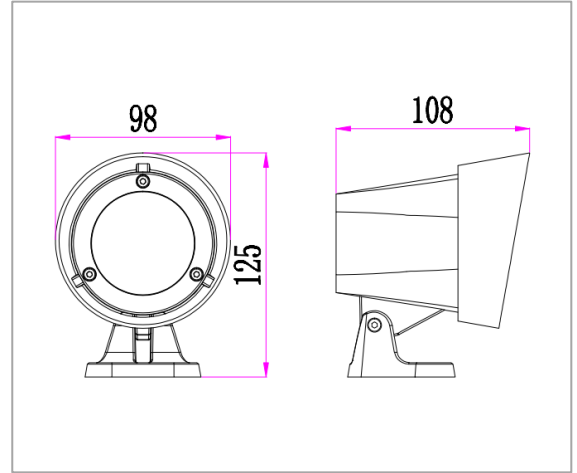

ESPL GL19101 13W Outdoor Spot Light 4000K Surface Mount

Product Specification

MODEL	CS-ESPL-GL19101-13W-4000K	CRI	>80
LED BRAND	CREE	HOUSING COLOUR & MATERIAL	Dark Grey, Die-casting Aluminium
VOLTAGE (V)	AC 110-240V, 50/60Hz	IP	65
POWER FACTOR (PF)	>0.9	OPERATING TEMPERATURE (°C)	-25°C to +45°C
WATTAGE (W)	13W	DIMMABLE	No
FLICKER FREE	Yes	INSTALLATION TYPE	Surface mount
LUMEN OUTPUT (LM)	985LM	DIMENSION (mm)	98x108x125
EFFICIENCY (LM/W)	75LM/W	NET WEIGHT (kg)	0.6
COLOUR TEMPERATURE	3000K	LIFETIME (Hour)	30,000
BEAM ANGLE	24D	WARRANTY (Year)	3
COMPLIANCE	SAA, RCM		