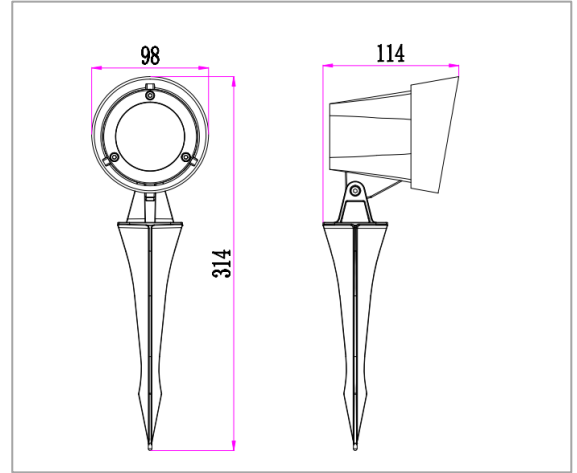

ESPL GL19102 13W Outdoor Spot Light 4000K Embedded

Product Specification

MODEL	CS-ESPL-GL19102-13W-4000K	CRI	>80
LED BRAND	CREE	HOUSING COLOUR & MATERIAL	Dark Grey, Die-casting Aluminium
VOLTAGE (V)	AC 110-240V, 50/60Hz	IP	65
POWER FACTOR (PF)	>0.9	OPERATING TEMPERATURE (°C)	-25°C to +45°C
WATTAGE (W)	13W	DIMMABLE	No
FLICKER FREE	Yes	INSTALLATION TYPE	Embedded
LUMEN OUTPUT (LM)	985LM	DIMENSION (mm)	98x114x314
EFFICIENCY (LM/W)	75LM/W	NET WEIGHT (kg)	0.6
COLOUR TEMPERATURE	3000K	LIFETIME (Hour)	30,000
BEAM ANGLE	24D	WARRANTY (Year)	3
COMPLIANCE	SAA, RCM		