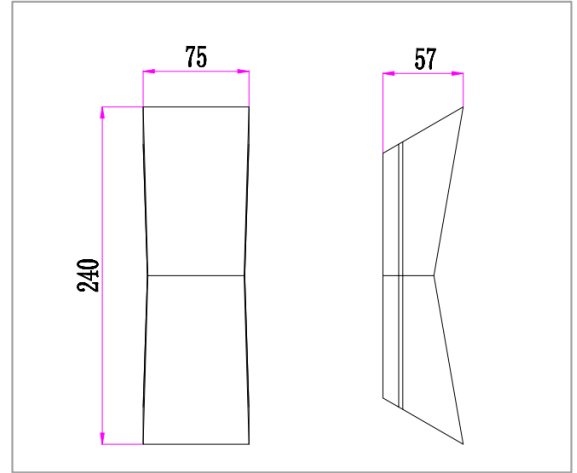

### Product Specification

<b>MODEL</b>	CS-ESPL-GL19307-6W-3000K	<b>HOUSING COLOUR &amp; MATERIAL</b>	Dark Grey, Die-casting Aluminium
<b>LED BRAND</b>	NICHIA	<b>IP</b>	65
<b>VOLTAGE (V)</b>	AC 110-240V, 50/60Hz	<b>OPERATING TEMPERATURE (°C)</b>	-25°C to +45°C
<b>POWER FACTOR (PF)</b>	>0.9	<b>DIMMABLE</b>	NO
<b>WATTAGE (W)</b>	6W	<b>INSTALLATION TYPE</b>	Wall Mount
<b>FLICKER FREE</b>	Yes	<b>DIMENSION</b>	240 x 75 x 57
<b>LUMEN OUTPUT (LM)</b>	270LM	<b>NET WEIGHT (kg)</b>	0.6
<b>EFFICIENCY (LM/W)</b>	45LM/W	<b>LIFETIME (Hour)</b>	30,000
<b>COLOUR TEMPERATURE</b>	3000K	<b>WARRANTY (Year)</b>	3
<b>CRI</b>	>80	<b>COMPLIANCE</b>	SAA, RCM