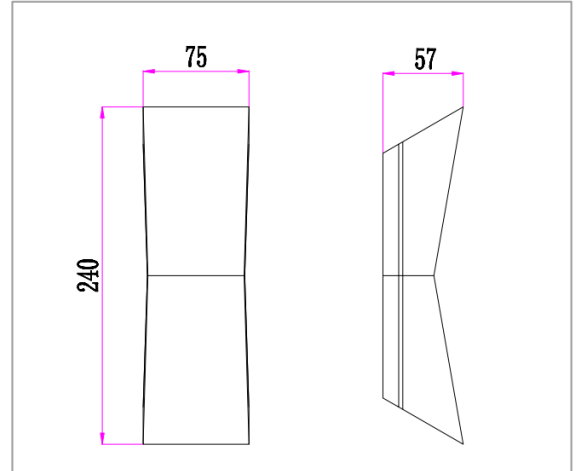

### Product Specification

<b>MODEL</b>	CS-ESPL-GL19307-6W-4000K	<b>HOUSING COLOUR &amp; MATERIAL</b>	Dark Grey, Die-casting Aluminium
<b>LED BRAND</b>	NICHIA	<b>IP</b>	65
<b>VOLTAGE (V)</b>	AC 110-240V, 50/60Hz	<b>OPERATING TEMPERATURE (°C)</b>	-25°C to +45°C
<b>POWER FACTOR (PF)</b>	>0.9	<b>DIMMABLE</b>	NO
<b>WATTAGE (W)</b>	6W	<b>INSTALLATION TYPE</b>	Wall Mount
<b>FLICKER FREE</b>	Yes	<b>DIMENSION</b>	240 x 75 x 57
<b>LUMEN OUTPUT (LM)</b>	270LM	<b>NET WEIGHT (kg)</b>	0.6
<b>EFFICIENCY (LM/W)</b>	45LM/W	<b>LIFETIME (Hour)</b>	30,000
<b>COLOUR TEMPERATURE</b>	4000K	<b>WARRANTY (Year)</b>	3
<b>CRI</b>	>80	<b>COMPLIANCE</b>	SAA, RCM