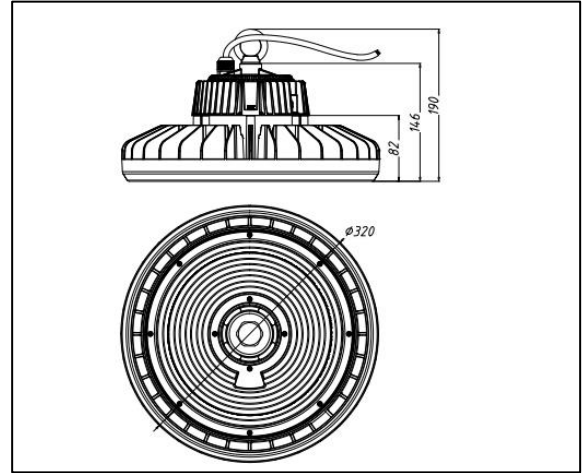

Future Highbay 150W 5000K 120D

MODEL	CS-FYT-HB09-150W-5000K-120D	HOUSING COLOUR	Black
INPUT VOLTAGE (V)	AC 100-277V	MATERIAL	Aluminum + PC lens
PROTECTION CALSS	Class I	IP	65
IC-4 RATED (Y/N)	No	IK	10
SPD (KV)	L-N: 4KV; L/N-GND: 6KV	AMBIENT TEMPERATURE (°C)	Ta 55°C
POWER FACTOR (PF)	>0.95	OPERATING TEMPERATURE (°C)	-30 to +55°C
WATTAGE (W)	150W	DIMMABLE (Y/N)	Yes
FLICKER FREE (Y/N)	Yes	DIMMING TYPE	1-10V
LUMEN OUTPUT (LM)	19,500LM	INSTALLATION TYPE	Suspension
EFFICACY (LM/W)	130LM/W	DIMENSION	Ø320*188 mm
COLOUR TEMPERATURE (K)	5000K	NET WEIGHT	3.8kg
BEAM ANGLE (°)	120°	LIFE SPAN	50,000hrs
CRI (Ra)	>80	WARRANTY	5 years
SDCM	<5	COMPLIANCE	SAA, RCM