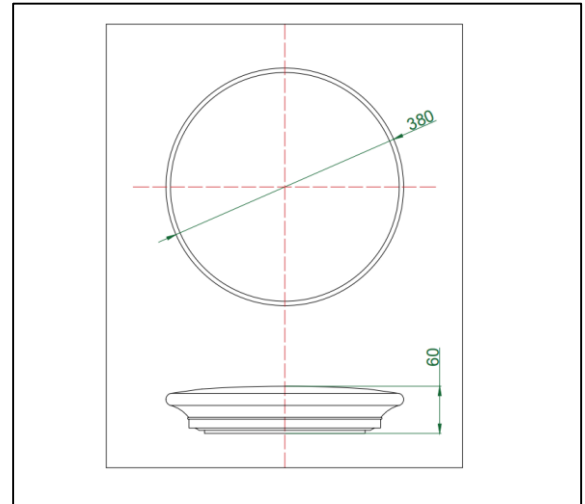

## KG 24W Slim Dimmable LED Oyster Light Tri-colour – Ø380mm\*H60mm

<b>MODEL</b>	CS-KG-1424P003	<b>HOUSING COLOUR</b>	Milk White
<b>LED TYPE</b>	SMD 2835	<b>MATERIAL</b>	Acrylic + cold-roll steel sheets
<b>INPUT VOLTAGE (V)</b>	200-250V; 50/60Hz	<b>IP</b>	IP44
<b>IC-4 RATED (Y/N)</b>	Yes	<b>IK</b>	IK05
<b>SPD (KV)</b>	1KV	<b>AMBIENT TEMPERATURE (°C)</b>	0 to +40°C
<b>POWER FACTOR (PF)</b>	>0.9	<b>OPERATING TEMPERATURE (°C)</b>	Ta 40
<b>WATTAGE (W)</b>	24W	<b>DIMMABLE (Y/N)</b>	Yes
<b>LUMEN OUTPUT (LM)</b>	>1,200 LM	<b>DIMMING TYPE</b>	Triac dimming
<b>EFFICACY (LM/W)</b>	>50 LM/W	<b>INSTALLATION TYPE</b>	Ceiling
<b>COLOUR TEMPERATURE (K)</b>	Tri-Colour (3000K-4000K-6000K)	<b>DIMENSION (mm)</b>	Ø380mm*H60mm
<b>BEAM ANGLE (°)</b>	120°	<b>NET WEIGHT (kg)</b>	0.92Kg
<b>CRI (Ra)</b>	80	<b>LIFESPAN (hr.) @L70B50</b>	30,000 hrs.
<b>SDCM</b>	<5	<b>WARRANTY (yr.)</b>	3 years
<b>UGR</b>	<19	<b>COMPLIANCE</b>	SAA