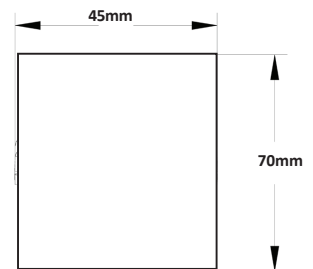

35W WHITE LINEAR BATTEN LENS 4000K - 1120MM

MODEL	CS-LAE-D4570-1120-LENS-4000K-WH-35W-110D	OPERATING TEMPERATURE	-20° TO 45°C
POWER	35W	DIMMABLE	NO
POWER FACTOR	> 0.95	BEAM ANGLE	60°
VOLTAGE	AC 220-240VAC	RATING	IP20
CCT	4000K	FINISH	WHITE
LUMINOUS OUTPUT	3200Lm	DIMENSION	1124MM X 45MM X 70MM
LIFESPAN	50,000HR	INSTALLATION	SUSPENSION
CRI	80	WARRANTY	5 YEARS