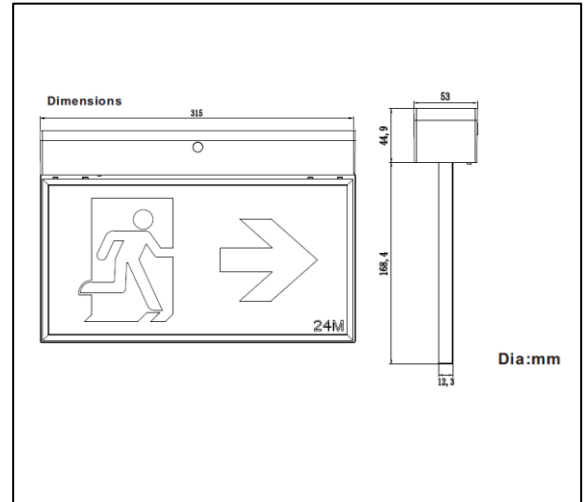

LAE 3W LED Emergency Exit Sign Light Self-testing Standard

MODEL	CS-LAE-DEF1-MN1W16ST-2H-LI	UGR	N/A
LED BRAND & TYPE	SANAN SMD	HOUSING COLOUR	White
DRIVER BRAND & TYPE	LAE	MATERIAL	PC
INPUT VOLTAGE (V)	220-240	IP	20
PROTECTION CLASS	N/A	IK	04
IC-4 RATED (Y/N)	N/A	AMBIENT TEMPERATURE (°C)	0-40
SPD (KV)	N/A	OPERATING TEMPERATURE (°C)	0-40
POWER FACTOR (PF)	>0.5	DIMMABLE (Y/N)	N
WATTAGE (W)	3	DIMMING TYPE	N/A
FLICKER FREE (Y/N)	Y	INSTALLATION TYPE	Surface Mount – Wall / Ceiling
LUMEN OUTPUT (LM)	90	CUT-OUT (mm)	N/A
EFFICACY (LM/W)	N/A	DIMENSION (mm)	315*53*168.4
COLOUR TEMPERATURE (K)	6000	NET WEIGHT (kg)	0.6
BEAM ANGLE (°)	N/A	LIFESPAN (hr.) @L70B50	50000
CRI (Ra)	N/A	WARRANTY (yr.)	4 for Light.2 for battery
SDCM	N/A	COMPLIANCE	AS/NZS 2293, AS/NZS 60598, RCM, UN 38.3, IEC 62133