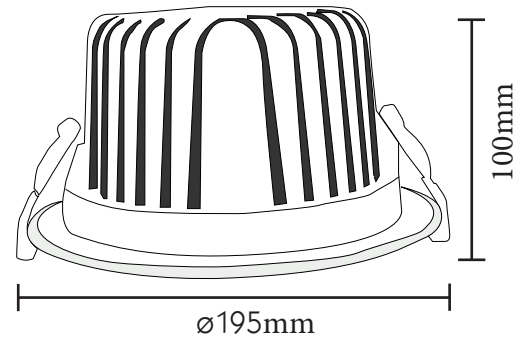

LAE 30W LOW UGR COMMERCIAL DOWNLIGHT - 175MM

MODEL	CS-LAE-TDGR-30W	OPERATING TEMPERATURE	-20° TO 45°C
POWER	30W	DIMMABLE	YES
POWER FACTOR	> 0.9	BEAM ANGLE	45°
VOLTAGE	AC 220-240V	RATING	IP54
CCT	4000K	FINISH	WHITE
LUMINOUS OUTPUT	3000Lm	DIMENSION	Ø195MM X 100MM
LIFESPAN	50,000HR	HOLE CUT	Ø165MM~Ø175MM
CRI	80	WARRANTY	5 YEARS