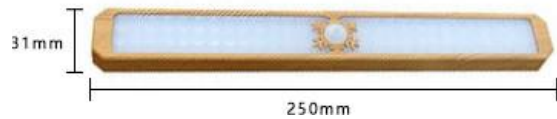

SHOP SMART. SHOP VALUE
SHOP *differently*

LEASTYLE Motion Sensor LED Under Cabinet Lighting Bar Light Wood

MODEL	CS-LSE-TL003-SIN-LIGHTWOOD	HOUSING COLOUR	Light Wood
MATERIAL	ABS	POWER SUPPLY	Recharged
CHARGING VOLTAGE	5V	RECHARGING CURRENT	500mA
BATTERY CAPACITY	1050mAH	CHARGING TIME(hr.)	3
LIGHT SOURCE	LED	DIMMABLE (Y/N)	Yes
NUMBER OF LAMP BEADS	36	COLOUR TEMPERATURE (K)	4000K
POWER (W)	About 4	CONTROL TYPE	Touch&Induction
INSTALLATION TYPE	Stick-On	INDUCTION CONDITION	Darkness&Motion-Activated
NET WEIGHT (g)	95	WARRANTY (yr.)	1
DIMENSION (mm)	250x31x15		