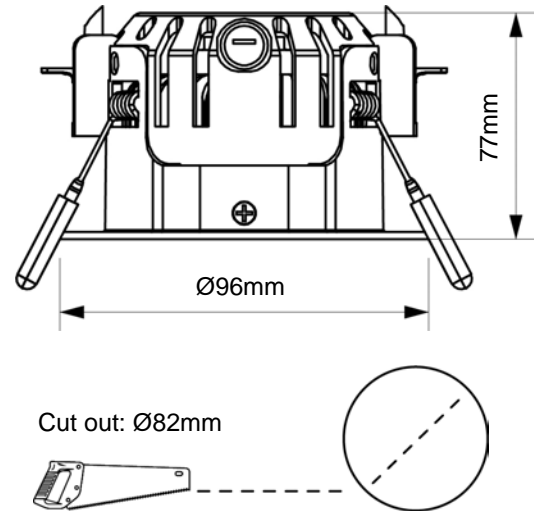

**VERTEX 8W GIMBAL DOWNLIGHT 3000K - 82MM**

<b>MODEL</b>	CS-OP-FT6084-3000K	<b>OPERATING TEMPERATURE</b>	-10° TO 45°C
<b>POWER</b>	8W	<b>DIMMABLE</b>	Yes (5%~100%)
<b>POWER FACTOR</b>	> 0.95	<b>BEAM ANGLE</b>	35°
<b>VOLTAGE</b>	AC 200-240V 50/60Hz	<b>RATING</b>	IP20
<b>CCT</b>	3000K (Single Color Model)	<b>FINISH</b>	White (Black Rim Sold Separately)
<b>LUMINOUS OUTPUT</b>	>600Lm	<b>DIMENSION</b>	Ø96mm X 77mm
<b>LIFESPAN</b>	40,000 Hrs	<b>HOLE CUT</b>	Ø82mm
<b>CRI</b>	> 80	<b>WARRANTY</b>	5 YEARS