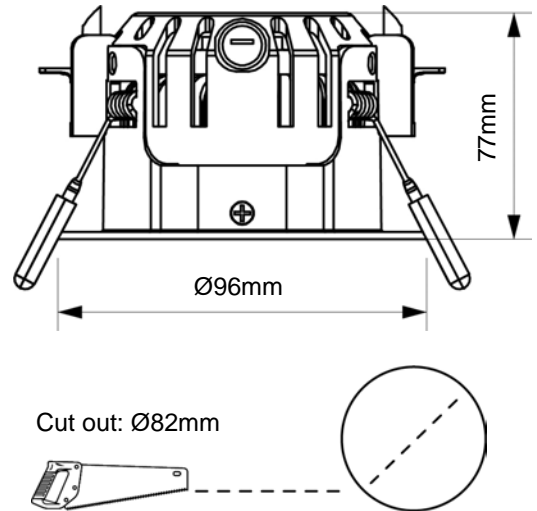

VERTEX 8W GIMBAL DOWNLIGHT 5000K - 82MM

MODEL	CS-OP-FT6084-5000K	OPERATING TEMPERATURE	-10° TO 45°C
POWER	8W	DIMMABLE	Yes (5%~100%)
POWER FACTOR	> 0.95	BEAM ANGLE	35°
VOLTAGE	AC 200-240V 50/60Hz	RATING	IP20
CCT	5000K (Single Color Model)	FINISH	White (Black Rim Sold Separately)
LUMINOUS OUTPUT	>700Lm	DIMENSION	Ø96mm X 77mm
LIFESPAN	40,000 Hrs	HOLE CUT	Ø82mm
CRI	> 80	WARRANTY	5 YEARS