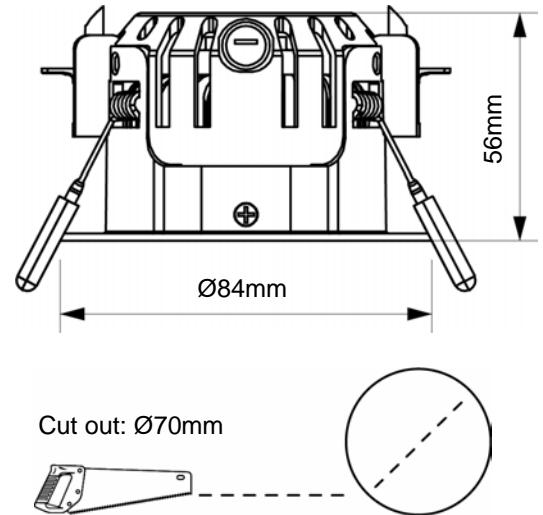

**VERTEX 8W DOWNLIGHT 3000K - 70MM**

<b>MODEL</b>	CS-OP-V6085-3000K	<b>OPERATING TEMPERATURE</b>	-10° TO 45°C
<b>POWER</b>	8W	<b>DIMMABLE</b>	Yes (5%~100%)
<b>POWER FACTOR</b>	> 0.95	<b>BEAM ANGLE</b>	35°
<b>VOLTAGE</b>	AC 200-240V 50/60Hz	<b>RATING</b>	IP20
<b>CCT</b>	3000K (Single Color Model)	<b>FINISH</b>	White (Black rim sold seperately)
<b>LUMINOUS OUTPUT</b>	>600Lm	<b>DIMENSION</b>	Ø84mm X 56mm
<b>LIFESPAN</b>	40,000 Hrs	<b>HOLE CUT</b>	Ø70mm
<b>CRI</b>	> 80	<b>WARRANTY</b>	5 YEARS