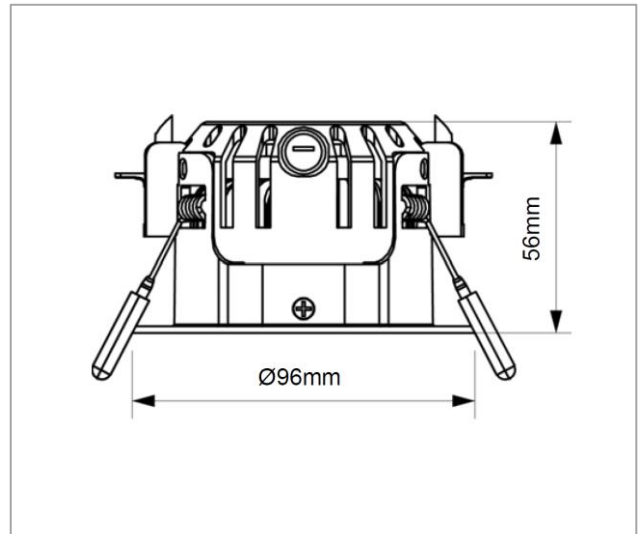

Vertex 8W LED Gimbal Downlight 3000K

MODEL	CS-OP-VA6284-3000K	FINISH & MATERIAL	White
INPUT VOLTAGE (V)	220-240V AC	DIMMABLE	Yes (5%~100%)
POWER FACTOR (PF)	>0.9	IP RATING	IP44
WATTAGE (W)	8W	DIMENSION (mm)	Ø96 x H56
LUMEN OUTPUT (LM)	>570 LM	CUT-OUT (mm)	83
EFFICACY (LM/W)	>70 LM/W	OPERATING TEMPERATURE	-20 to +40
COLOUR TEMPERATURE	3000K	LIFE SPAN (Hours)	40,000
BEAM ANGLE (°)	40°	WARRANTY (Years)	5
CRI (Ra)	>80	COMPLIANCE	RCM, SAA