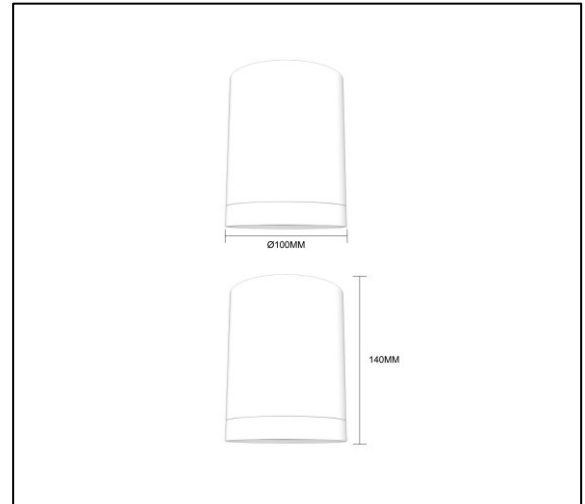

Rafe 24W Surface Mount Downlight IP65 BK

MODEL	CS-CGD-LC1517R-01-24W-3000K-60D-IP65-BK CS-CGD-LC1517R-01-24W-4000K-60D-IP65-BK CS-CGD-LC1517R-01-24W-5000K-60D-IP65-BK	UGR	<19
LED BRAND & TYPE	Bridgelux COB	HOUSING COLOUR	BK
INPUT VOLTAGE (V)	220-240V, 50/60Hz	MATERIAL	ALUMINUM
PROTECTION CLASS	CLASS I	IP	IP65
IC-4 RATED (Y/N)	YES	IK	NA
POWER FACTOR (PF)	0.9	OPERATING TEMPERATURE (°C)	-20°C to +40°C
WATTAGE (W)	24W	DIMMABLE (Y/N)	Yes
FLICKER FREE (Y/N)	YES	DIMMING TYPE	Traic-dimming
LUMEN OUTPUT (LM)	2160LM	INSTALLATION TYPE	SURFACE MOUNTED
EFFICACY (LM/W)	90LM/W	DIMENSION (mm)	Ø100 x H140 mm
COLOUR TEMPERATURE (K)	3000K / 4000K / 5000K	NET WEIGHT (kg)	1.1kg
BEAM ANGLE (°)	60°	LIFESPAN (hr.) @L70B50	50,000 HR
CRI (Ra)	90	WARRANTY (yr.)	3 YEARS
SDCM	<3	COMPLIANCE	SAA