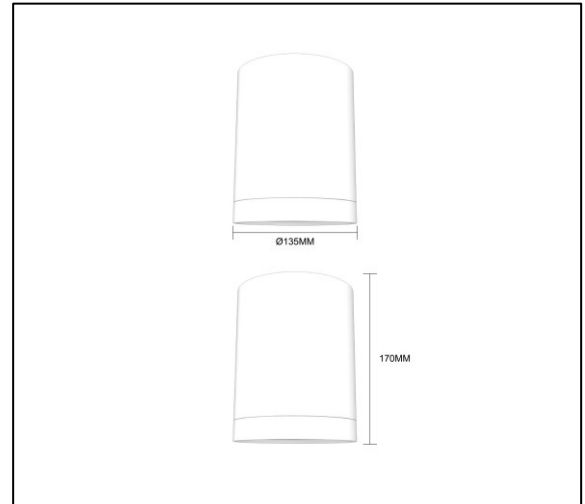

## Rafe 33W Surface Mount Downlight IP65 BK

<b>MODEL</b>	CS-CGD-LC1518R-01-33W-3000K-60D-IP65-BK CS-CGD-LC1518R-01-33W-4000K-60D-IP65-BK CS-CGD-LC1518R-01-33W-5000K-60D-IP65-BK	<b>UGR</b>	<19
<b>LED BRAND AND TYPE</b>	Bridgelux COB	<b>HOUSING COLOUR</b>	BK
<b>INPUT VOLTAGE (V)</b>	220-240V; 50/60Hz	<b>MATERIAL</b>	ALUMINUM
<b>PROTECTION CALSS</b>	CLASS I	<b>IP</b>	65
<b>IC-4 RATED (Y/N)</b>	YES	<b>IK</b>	N/A
<b>POWER FACTOR (PF)</b>	0.9	<b>OPERATING TEMPERATURE (°C)</b>	-20°C to +40°C
<b>WATTAGE (W)</b>	33W	<b>DIMMABLE (Y/N)</b>	Yes
<b>FLICKER FREE (Y/N)</b>	YES	<b>DIMMING TYPE</b>	Traic-dimming
<b>LUMEN OUTPUT (LM)</b>	2970LM	<b>INSTALLATION TYPE</b>	SURFACE MOUNTED
<b>EFFICACY (LM/W)</b>	90LM/W	<b>DIMENSION (mm)</b>	Ø135 x H170 mm
<b>COLOUR TEMPERATURE (K)</b>	3000K / 4000K / 5000K	<b>NET WEIGHT (kg)</b>	1.6kg
<b>BEAM ANGLE (°)</b>	60°	<b>LIFESPAN (hr.) @L70B50</b>	50,000 HR
<b>CRI (Ra)</b>	90	<b>WARRANTY (yr.)</b>	3 YEARS
<b>SDCM</b>	<3	<b>COMPLIANCE</b>	SAA