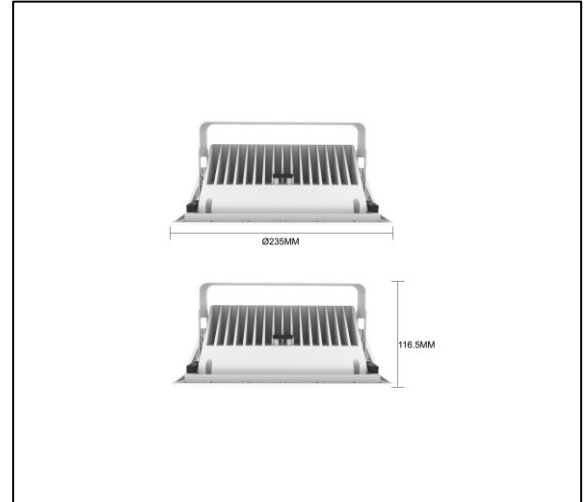

Rafe 35W Shop Light

MODELL	CS-CGD-LF152-35W-3000K-100D-WH CS-CGD-LF152-35W-4000K-100D-WH CS-CGD-LF152-35W-6000K-100D-WH	UGR	<22
LED TYPE	SMD 2835	HOUSING COLOUR	WHITE
INPUT VOLTAGE (V)	220-240V; 50/60Hz	MATERIAL	ALUMINUM
PROTECTION CALSS	CLASS II	IP	20
IC-4 RATED (Y/N)	YES	OPERATING TEMPERATURE (°C)	-20°C to +40°C
POWER FACTOR (PF)	0.9	DIMMABLE (Y/N)	YES
WATTAGE (W)	35W	DIMMING TYPE	TRIAC DIMMING
FLICKER FREE (Y/N)	YES	INSTALLATION TYPE	RECESSED
LUMEN OUTPUT (LM)	3000LM	CUT-OUT (mm)	L220 x W130mm
EFFICACY (LM/W)	85LM/W	DIMENSION (mm)	L235 x W145 x H116.5 mm
COLOUR TEMPERATURE (K)	3000K / 4000K / 6000K	NET WEIGHT (kg)	1.12kg
BEAM ANGLE (°)	100°	LIFESPAN (hr.) @L70B50	50,000 HR
CRI (Ra)	90	WARRANTY (yr.)	3 YEARS
SDCM	<3	COMPLIANCE	SAA