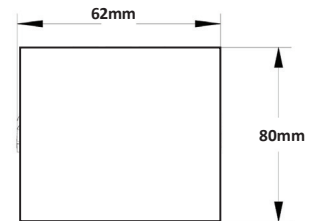

SHOP SMART. SHOP VALUE
SHOP *differently*

CS-LAE-D6280-1120-PC-4000K-BK

MODEL	CS-LAE-D6280-1120-PC-4000K-BK	OPERATING TEMPERATURE	-20° TO 45°C
POWER	30W	DIMMABLE	NO
POWER FACTOR	> 0.95	BEAM ANGLE	110°
VOLTAGE	AC 220-240VAC	RATING	IP20
CCT	4000K	FINISH	Black
LUMINOUS OUTPUT	3500Lm	DIMENSION	1124MM X 62MM X 80MM
LIFESPAN	50,000HR	INSTALLATION	SUSPENSION
CRI	80	WARRANTY	5 YEARS