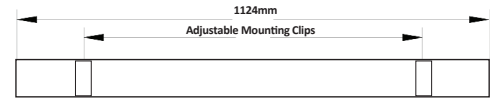

SHOP SMART. SHOP VALUE
SHOP *differently*

CS-LAE-D6280-1120-PC-4000K-BK

MODEL	CS-LAE-D6280-1120-PC-4000K-BK	OPERATING TEMPERATURE	-20° TO 45°C
POWER	30W	DIMMABLE	NO
POWER FACTOR	> 0.95	BEAM ANGLE	110°
VOLTAGE	AC 220-240VAC	RATING	IP20
CCT	4000K	FINISH	Black
LUMINOUS OUTPUT	3500Lm	DIMENSION	1124MM X 62MM X 80MM
LIFESPAN	50,000HR	INSTALLATION	SUSPENSION
CRI	80	WARRANTY	5 YEARS