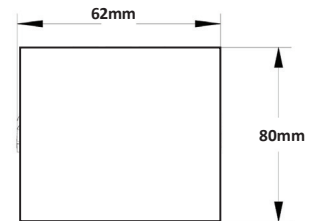

SHOP SMART. SHOP VALUE
SHOP *differently*

LAE D6280 1120 30W Linear Light 6000K - PC Black

MODEL	CS-LAE-D6280-1120-PC-6000K-BK	OPERATING TEMPERATURE	-20° TO 45°C
POWER	30W	DIMMABLE	NO
POWER FACTOR	> 0.95	BEAM ANGLE	110°
VOLTAGE	AC 220-240VAC	RATING	IP20
CCT	6000K	FINISH	Black
LUMINOUS OUTPUT	3500Lm	DIMENSION	1124MM X 62MM X 80MM
LIFESPAN	50,000HR	INSTALLATION	SUSPENSION
CRI	80	WARRANTY	5 YEARS