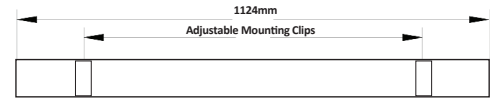

SHOP SMART. SHOP VALUE
SHOP *differently*

LAE D6280 1120 30W Linear Light 6000K - PC Black

MODEL	CS-LAE-D6280-1120-PC-6000K-BK	OPERATING TEMPERATURE	-20° TO 45°C
POWER	30W	DIMMABLE	NO
POWER FACTOR	> 0.95	BEAM ANGLE	110°
VOLTAGE	AC 220-240VAC	RATING	IP20
CCT	6000K	FINISH	Black
LUMINOUS OUTPUT	3500Lm	DIMENSION	1124MM X 62MM X 80MM
LIFESPAN	50,000HR	INSTALLATION	SUSPENSION
CRI	80	WARRANTY	5 YEARS